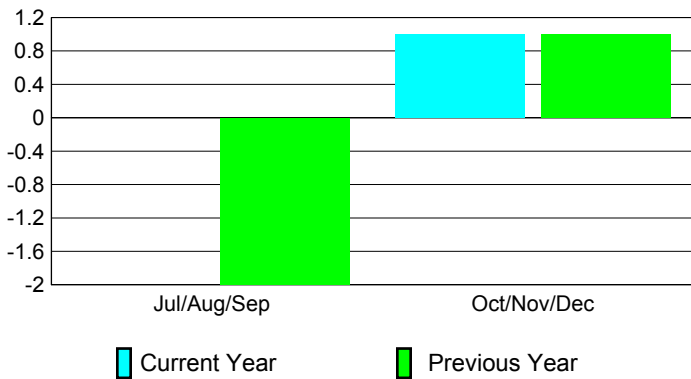

Club Results 2010-2011

Goal, New, Dropped, Gain/Loss

Comparison of Club Gain/Loss

Current Year Compared to the Previous Year

YTD Status Quo Clubs 2010-2011

Status Quo Clubs Compared to Status Quo Members

MEMBERSHIP