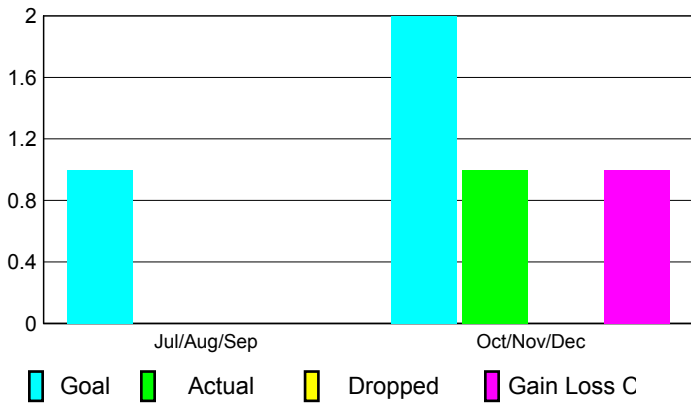

2010-2011 GMT Reports for District (or Undistricted) **District H 2**

GMT: **Doctor NICOLAS JARA ORELL**

Location: **PERU**

GMT CA: **3**

CLUBS

**Club Results
2010-2011**

**Clubs
2009-2010**

Month	New Club Goal	Actual New Clubs	Actual Dropped Clubs	Gain/Loss of Clubs	Gain/Loss of Clubs
Jul/Aug/Sep	1	0	0	0	-2
Oct/Nov/Dec	2	1	0	1	1
Totals	3	1	0	1	-1

Club Results 2010-2011

Goal, New, Dropped, Gain/Loss

Comparison of Club Gain/Loss

Current Year Compared to the Previous Year

YTD Status Quo Clubs 2010-2011

Status Quo Clubs Compared to Status Quo Members

MEMBERSHIP