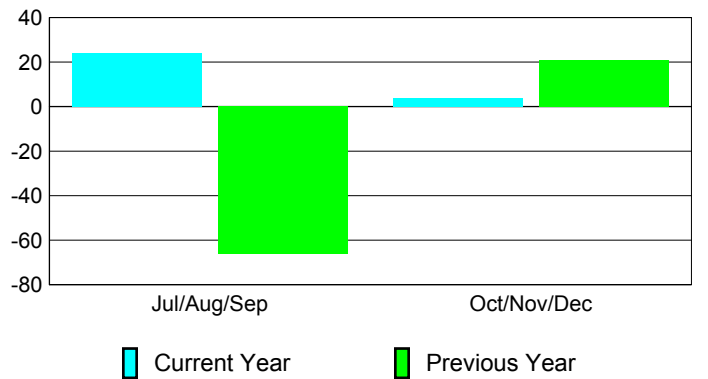

Comparison of Membership Gain/Loss

Current Year Compared to the Previous Year