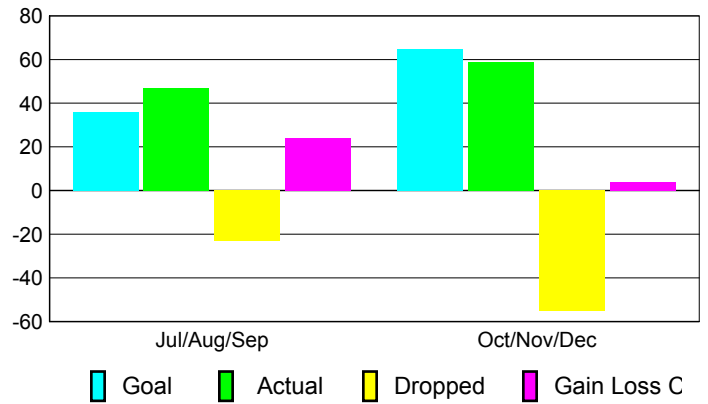

Membership Results 2010-2011

Goal, New, Dropped, Gain/Loss